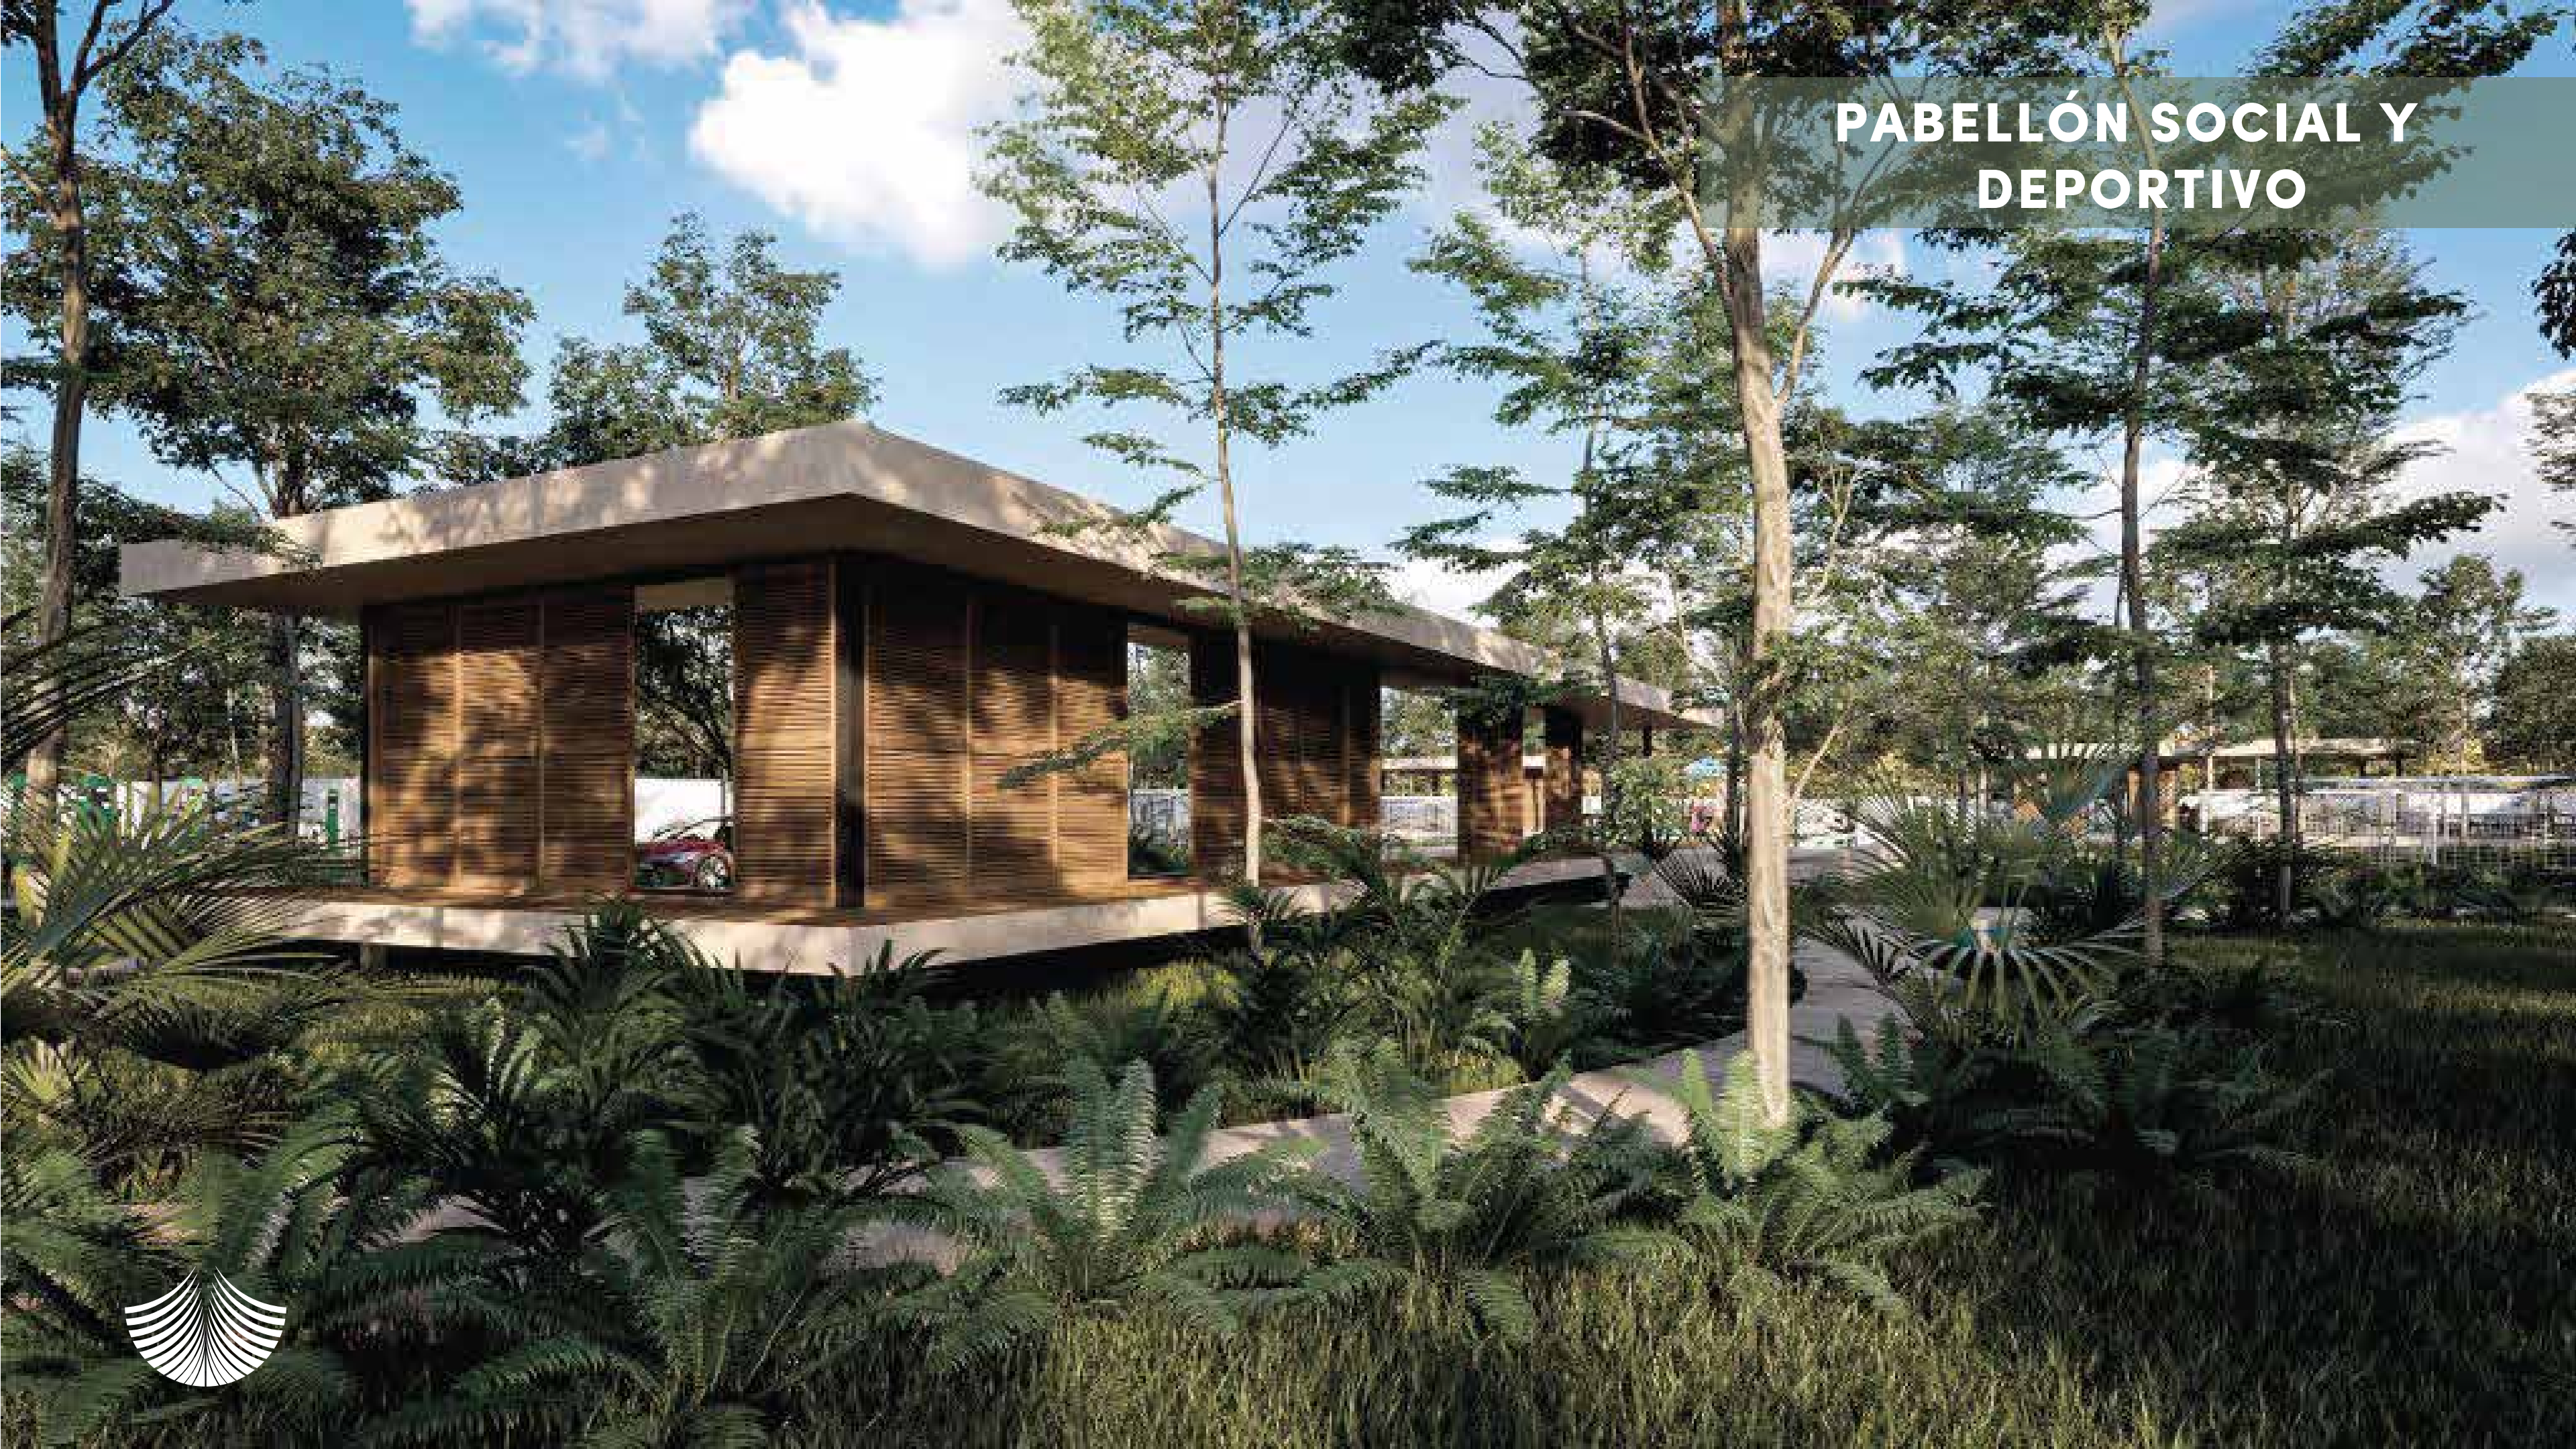

PLENUM

RESIDENCIAL

CHOLUL
YUCATÁN

DESARROLLADO POR:
TAKTIC PROYECTOS INMOBILIARIOS

A wide, paved walkway lined with young trees at dusk, leading towards a modern building. The scene is illuminated by warm, low-angle lights, creating a serene and inviting atmosphere. The sky is a soft blue, and the trees are silhouetted against the light. The paved area has a subtle, repeating pattern. In the background, a modern building with a flat roof and large windows is visible, along with some outdoor seating or structures.

6

8

7

9

- 1 CASETA DE VIGILANCIA / PÓRTICO DE ACCESO
- 2 YOGA ZONE
- 3 GIMNASIO AL AIRE LIBRE
- 4 JUEGOS INFANTILES
- 5 CANAL DE NADO Y ALBERCA INFANTIL
- 6 PABELLÓN CULTURAL
- 7 PARQUE PARA MASCOTAS
- 8 CANCHA DE FÚTBOL
- 9 PABELLÓN SOCIAL

PÓRTICO DE ACCESO

VIALIDADES

PABELLÓN SOCIAL Y DEPORTIVO

COWORK & COFFEE

GIMNASIO

JUEGOS INFANTILES

CANAL DE NADO Y ALBERCA INFANTIL

PABELLÓN CULTURAL